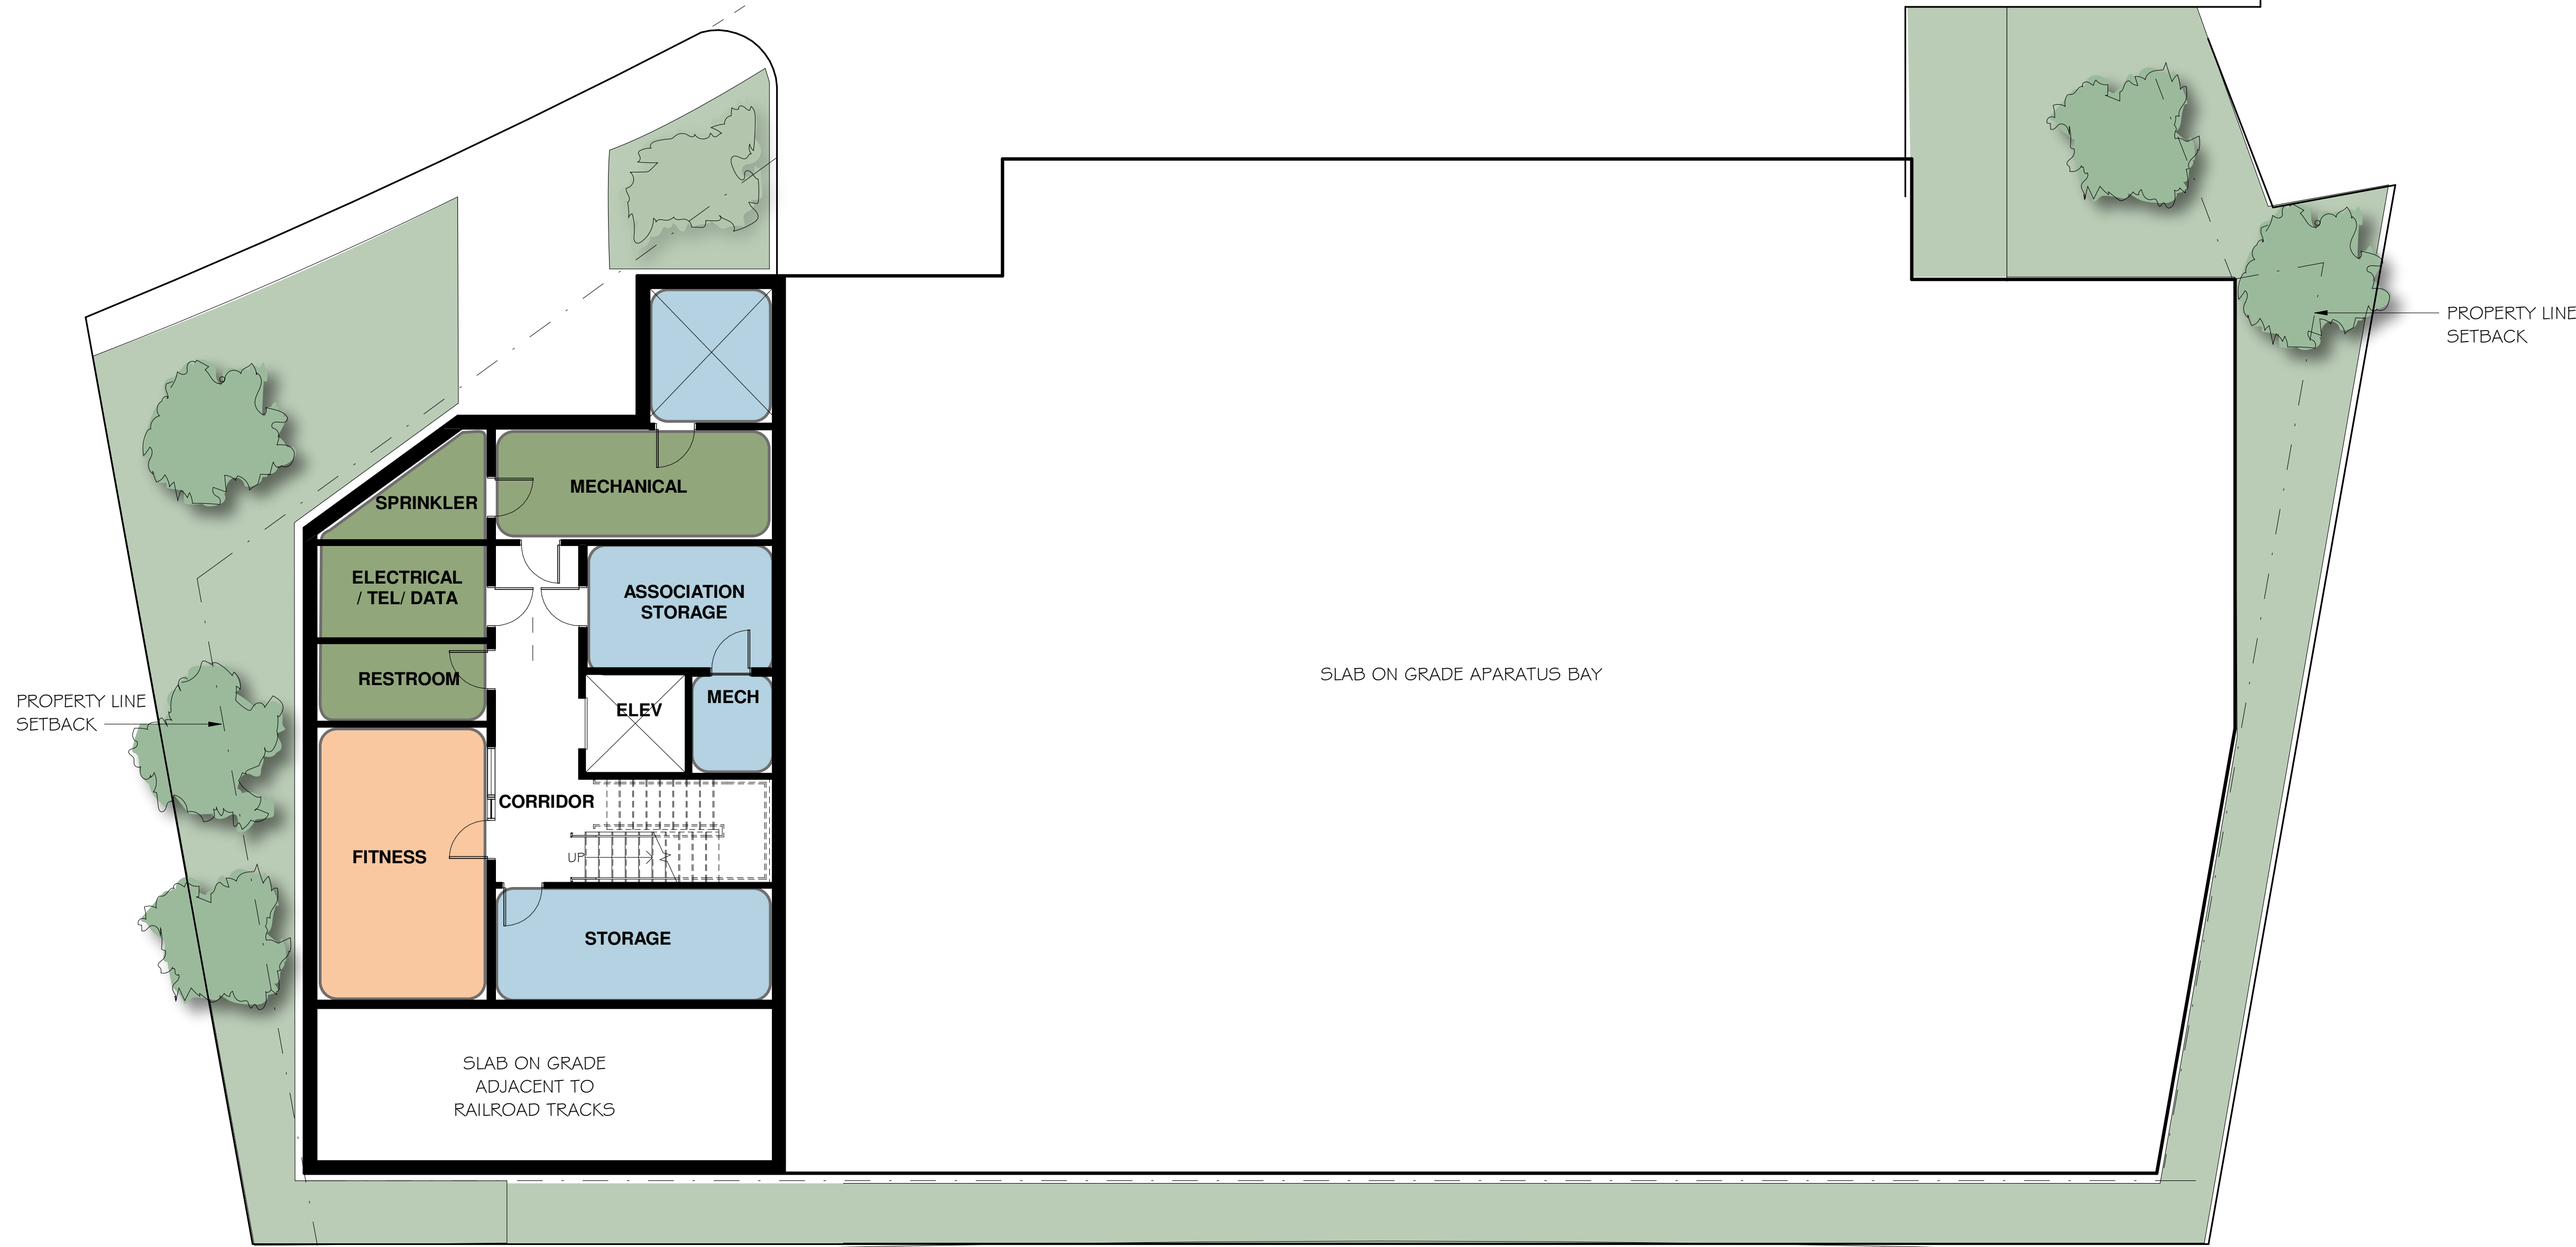

BASEMENT FLOOR PLAN

Total Square Footage - 15,767

Square footages:
 1st floor - 10,536
 Office - 2,185
 Garage - 6,733
 Dirty - 1,618

2nd Floor - 3,094
 Office - 2,401
 Mezzanine - 693

Basement - 2,137

CONWAY SCENIC RAILROAD INC.

NORTH CONWAY COUNTRY CLUBS INC.

SIDEWALK

CONWAY SCENIC RAILROAD

1 LOWER LEVEL.
 Scale: 1/8" = 1'-0"

NORTH CONWAY FIRE DEPARTMENT

70 Norcross Circle, North Conway

February 5, 2020